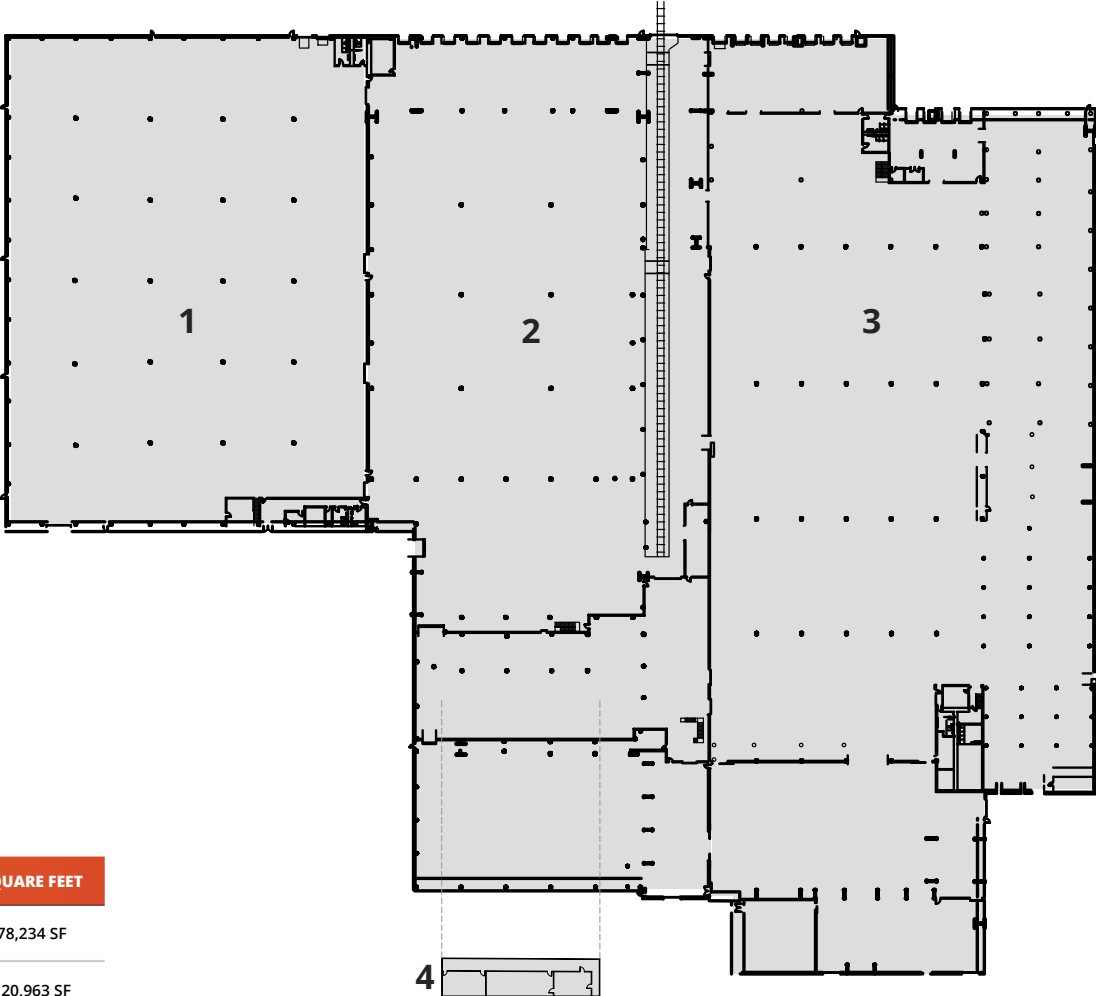

| | |
|----------------------|-----------------------------------------------|
| FLOORS | 1 |
| DOCK DOORS | 25 |
| DRIVE-IN DOORS | 9 |
| CLEAR HEIGHT | 24' - 32' |
| COLUMN WIDTH/DEPTH | Varies from 30' x 30' to 50' x 50' |
| ROOF | EPDM |
| WALLS | Metal and Masonry |
| FLOORS | 8" Reinforced Concrete |
| YEAR BUILT | 1920 - 1997 Renovated 2020 |
| FIRE SUPPRESSION | ESFR |
| LIGHTING | LED |
| POWER | Heavy Power |
| PARKING | 80+ Truck Trailer Surface Spaces |
| LAND AREA | 53 Acres |
| ZONING | I-1: Light Industrial |
| PARCEL ID | 08-27-201-004 08-27-228-003 08-27-201-005 |
| RAIL | Spur Serviced by BSNF |
| OPEX ESTIMATE | \$0.49 |

FLOOR PLAN

404 N WESLEY AVE | MT MORRIS, IL

| NUMBER | CLEAR HEIGHT | COLUMN SPACING | DOCKS | DRIVE-IN OH DOOR | SQUARE FEET |
|--------------|-----------------|----------------|-------|------------------|-------------------|
| 1 | 34' 9" | 48' x 54' | 2 | 1 | 78,234 SF |
| 2 | 27' 7" - 30' 6" | VARIES | 11 | 2 | 120,963 SF |
| 3 | 10' 9" - 32' 8" | VARIES | 12 | 6 | 142,897 SF |
| 4 | N/A | N/A | N/A | N/A | 2,715 SF |
| TOTAL | | | | | 344,809 SF |