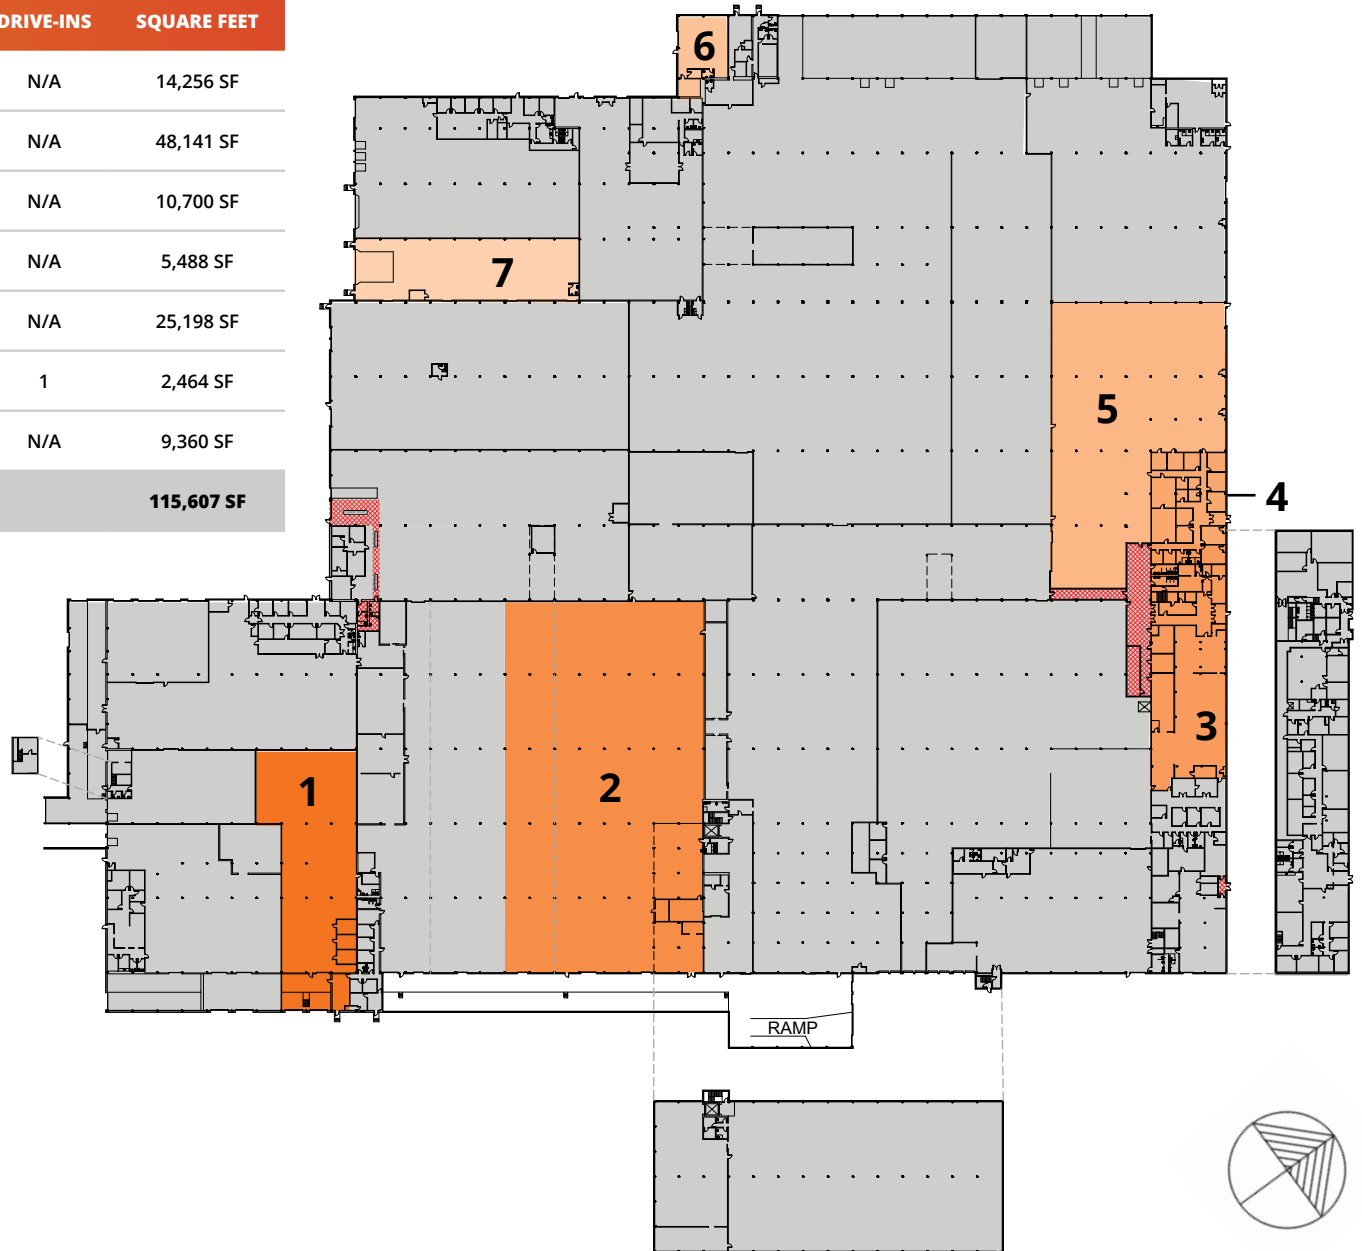

APPROXIMATELY 15
ACRES FOR STORAGE &
TRAILER PARKING

PROPERTY DETAILS

1200 LEBANON RD | WEST MIFFLIN, PA

AVAILABLE SPACE	115,607 SF
MAX CONTIGUOUS	48,141 SF
MINIMUM DIVISIBLE	2,464 SF
LOADING DOCKS	7
DRIVE-IN DOORS	1
CLEAR HEIGHT	18' - 24'
COLUMN WIDTH/DEPTH	20' x 60'
ROOF	Rubber Membrane
WALLS	Masonry
FLOORS	6" - 8" Reinforced Concrete
YEAR BUILT	1967
YEAR RENOVATED	1994
FIRE SUPPRESSION	100% Dry
LIGHTING	Metal Halide
POWER	Heavy
PARKING	240 Surface Spaces
LAND AREA	52.68 Acres
ZONING	I-1 Heavy Industrial
PARCEL ID	245-M-150 245-R-50
RAIL ACCESS	Serviced by Union Railroad Company
OPEX ESTIMATE	\$0.96/SF

[VIEW A VIDEO OF THIS PROPERTY](#)

FLOOR PLAN

1200 LEBANON RD | WEST MIFFLIN, PA

NUMBER	SPACE DESIGNATION	LOADING DOCKS	DRIVE-INS	SQUARE FEET
1	AVAILABLE	2	N/A	14,256 SF
2	AVAILABLE	3	N/A	48,141 SF
3	AVAILABLE	N/A	N/A	10,700 SF
4	AVAILABLE	N/A	N/A	5,488 SF
5	AVAILABLE	N/A	N/A	25,198 SF
6	AVAILABLE	N/A	1	2,464 SF
7	AVAILABLE	2	N/A	9,360 SF
TOTAL				115,607 SF