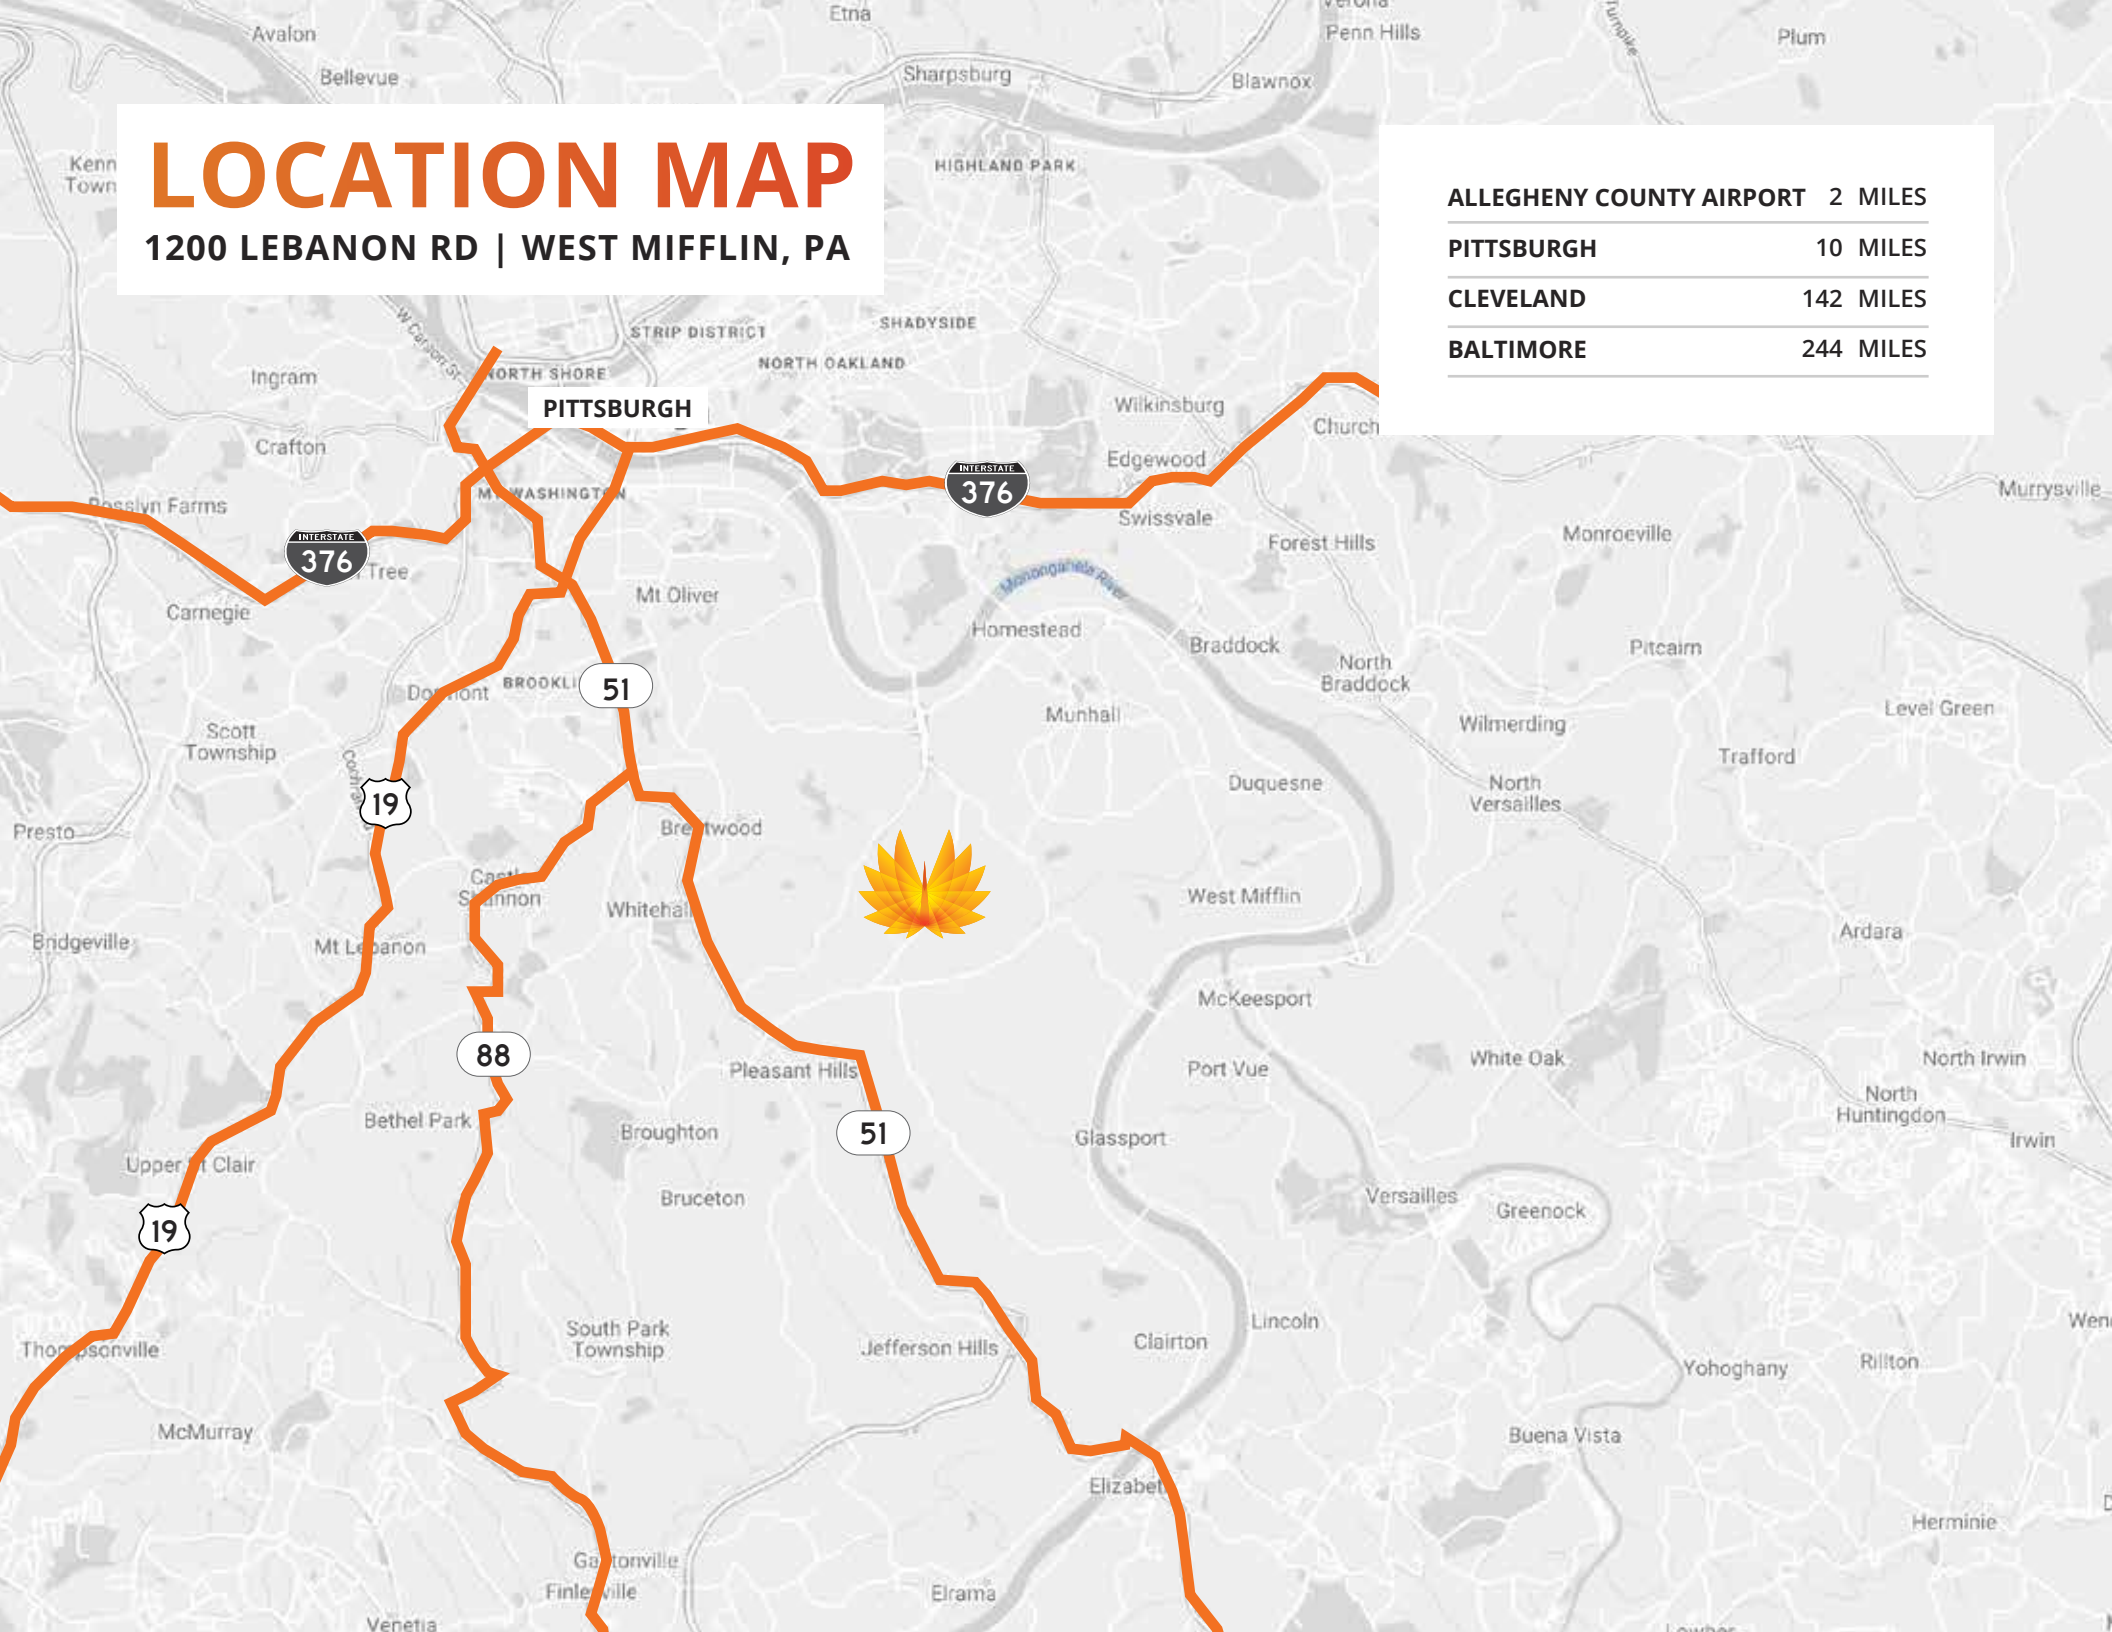

LOCATION MAP

1200 LEBANON RD | WEST MIFFLIN, PA

ALLEGHENY COUNTY AIRPORT	2 MILES
PITTSBURGH	10 MILES
CLEVELAND	142 MILES
BALTIMORE	244 MILES

FOR LEASE

1200 LEBANON RD

ROBERT KRIEVALDT 920-915-9746 | ROBERT@PHOENIX3PL.COM