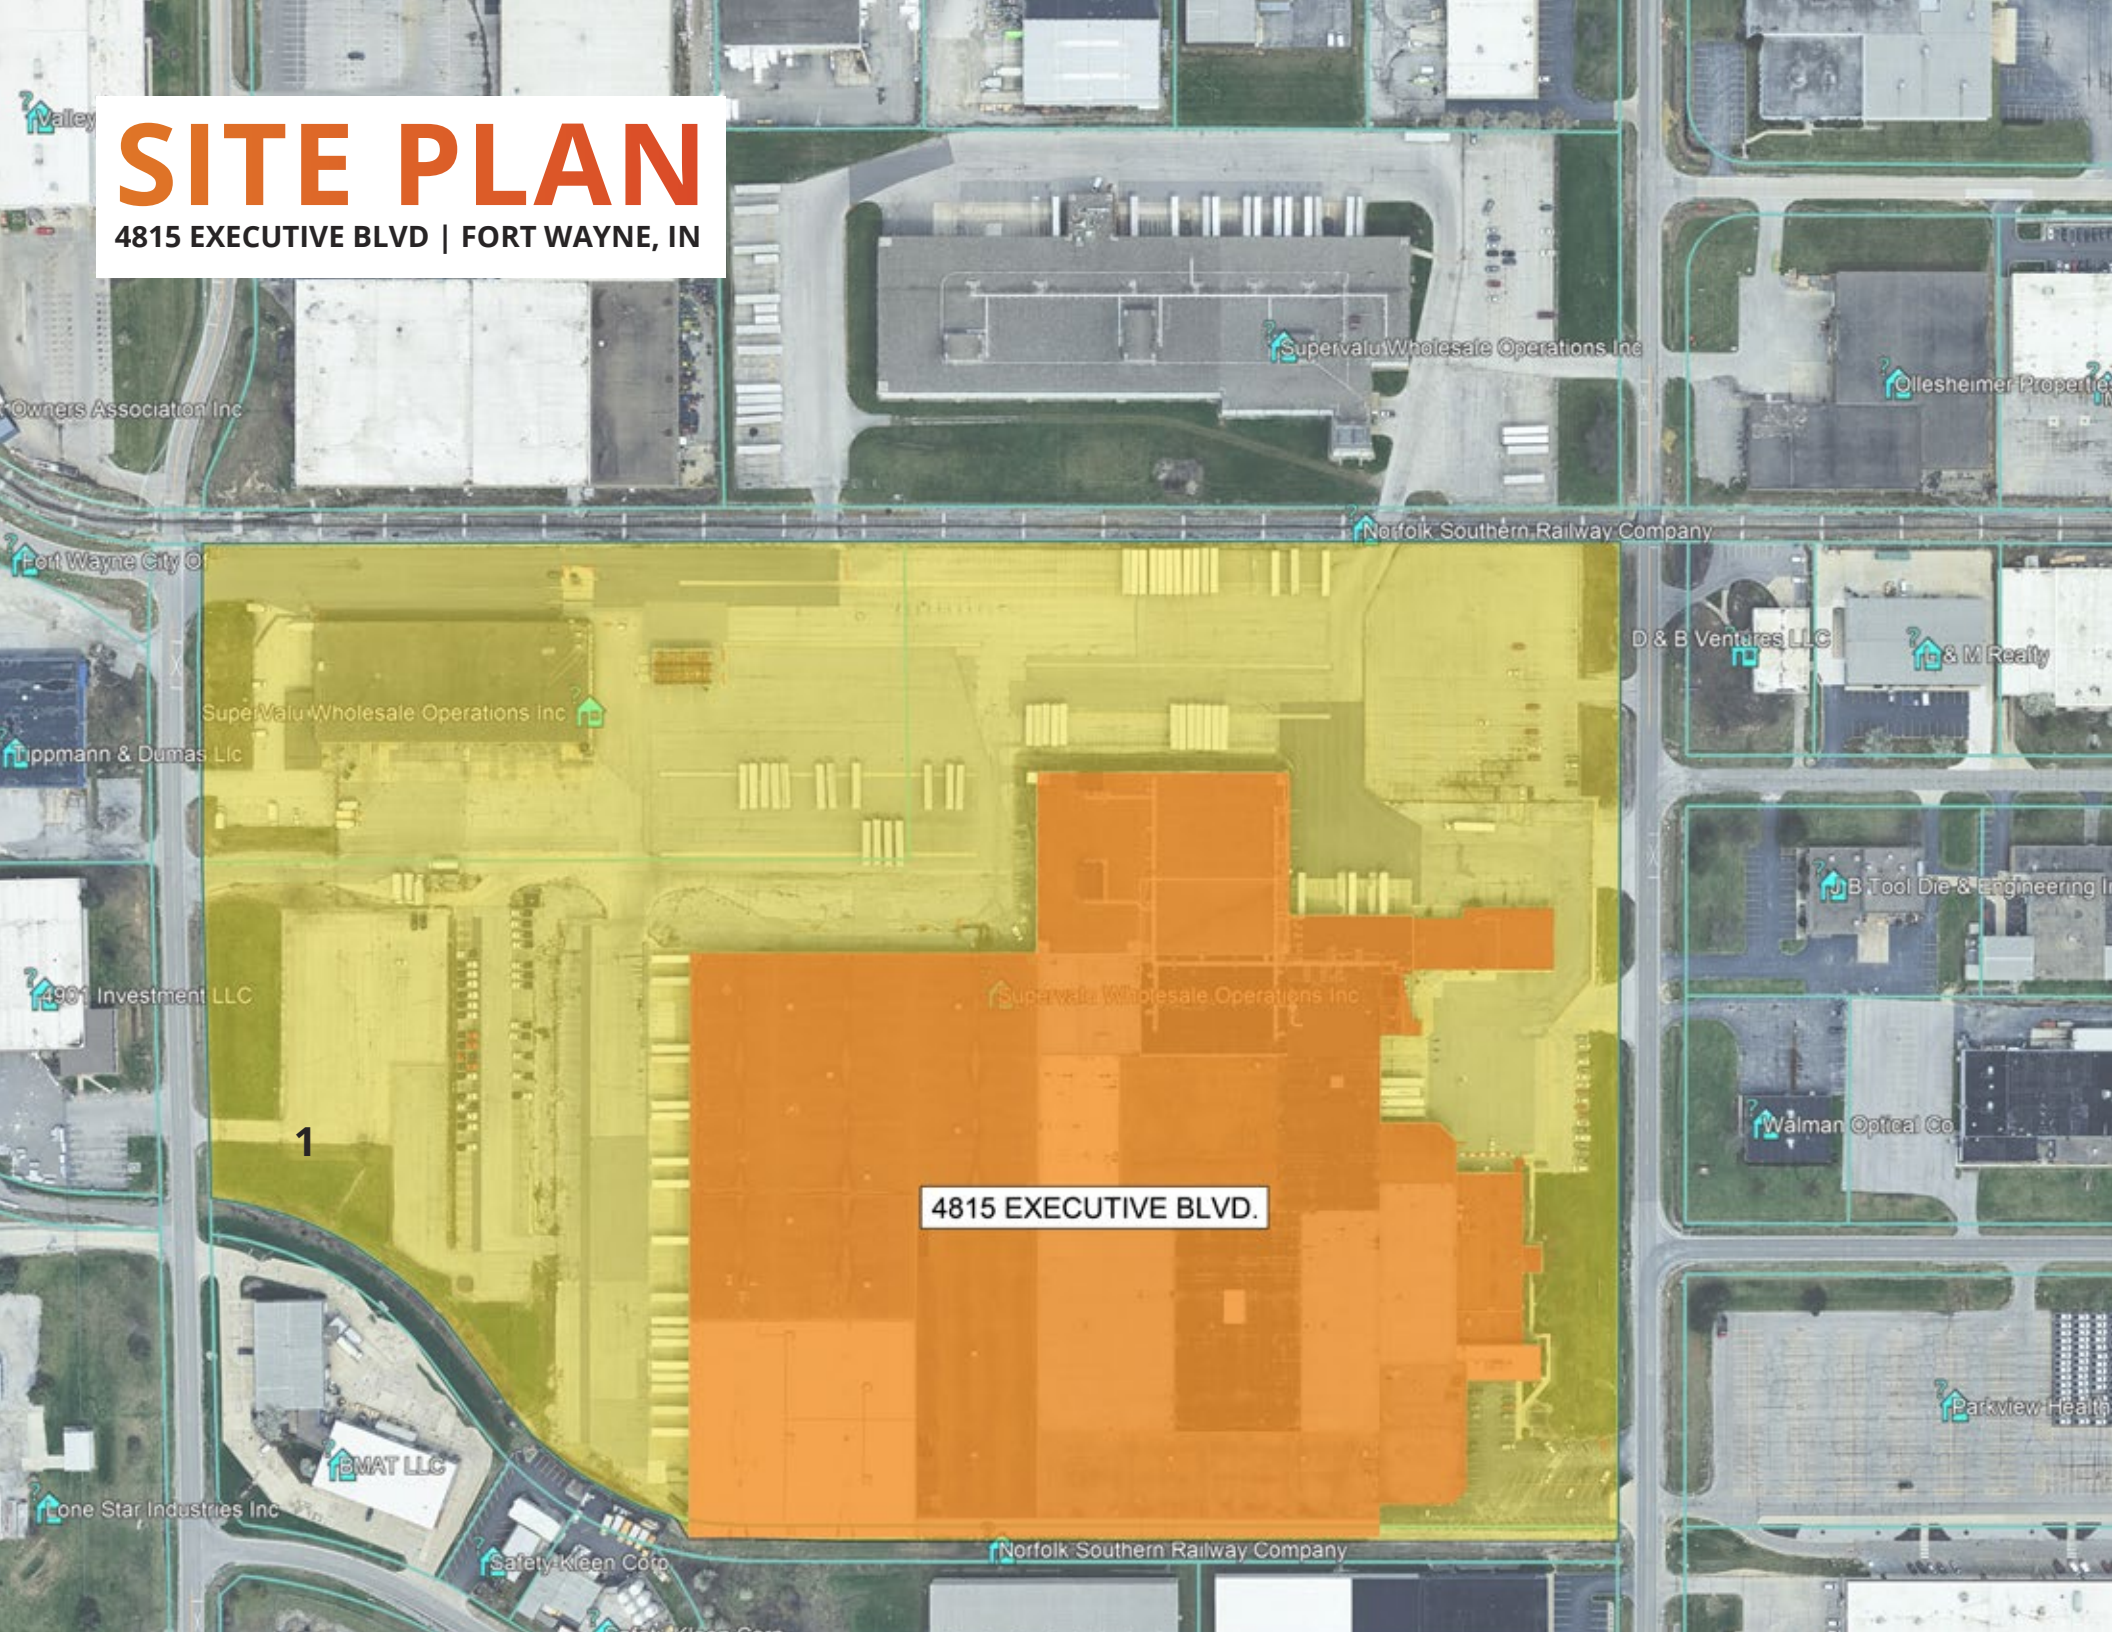

SITE PLAN

4815 EXECUTIVE BLVD | FORT WAYNE, IN