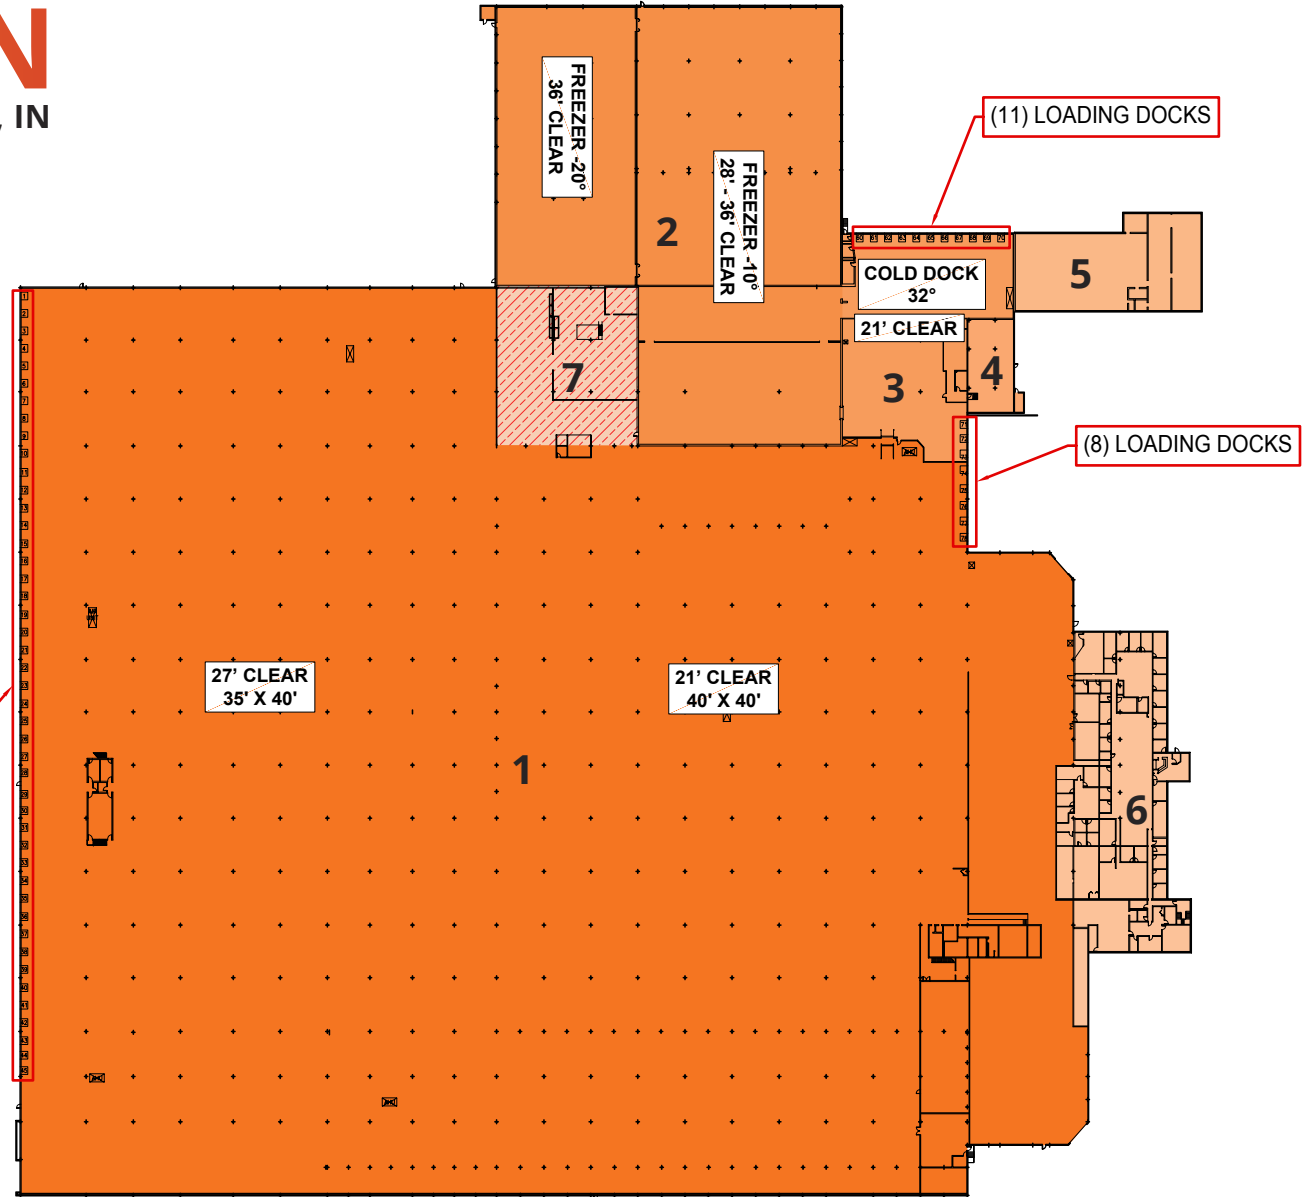

# PROPERTY DETAILS

4815 EXECUTIVE BLVD | FORT WAYNE, IN

AVAILABLE SPACE	702,505 SF
FREEZER SPACE	83,222 SF
REFRIGERATED DOCK	19,287 SF
AMMONIA ROOM	19,363 SF
AMBIENT WAREHOUSE	509,866 SF
OFFICE SPACE	35,433 SF
DOCK DOORS	63 Total (14 Cold Docks)
DRIVE-IN DOORS	1
CLEAR HEIGHT	21' - 27' in Ambient Warehouse 36' in Freezer
COLUMN SPACING	40' x 40' in Ambient Warehouse 38' x 34' in Freezer
ROOF	EPDM, TPO, and A&G
REFRIGERATION	Ammonia
FREEZER FLOOR	Reinforced Concrete with Glycol Heating System
YEAR BUILT	1962, 1968, & 1974
FIRE SUPPRESSION	Wet & Dry Sprinkler System
LIGHTING	LED with Motion Sensors
POWER	2,500 Amps
PARKING	+274 Auto   +70 Trailer   +67 Tractor
LAND AREA	35.24 Acres
ZONING	I2: General Industrial District
PARCEL ID	02-07-22-326-001.000-073

# PROPERTY HIGHLIGHTS

**FREEZER SPACE (-10° TO -20°)**

**14 COLD DOCKS (32°)**

**DISTRIBUTION FACILITY WITH  
63 TOTAL DOCKS**

**IMMEDIATE ACCESS TO I-69**

# FLOOR PLAN

4815 EXECUTIVE BLVD | FORT WAYNE, IN

NUMBER	SPACE DESIGNATION	SQUARE FEET
1	AMBIENT WAREHOUSE	509,866 SF
2	FREEZER	83,222 SF
3	COLD DOCK	19,287 SF
4	AMMONIA ROOM	19,636 SF
5	TRUCK MAINTENANCE	15,397 SF
6	TWO-STORY OFFICE	35,433 SF
7	MAINTENANCE	19,664 SF
<b>TOTAL</b>		<b>702,505 SF</b>